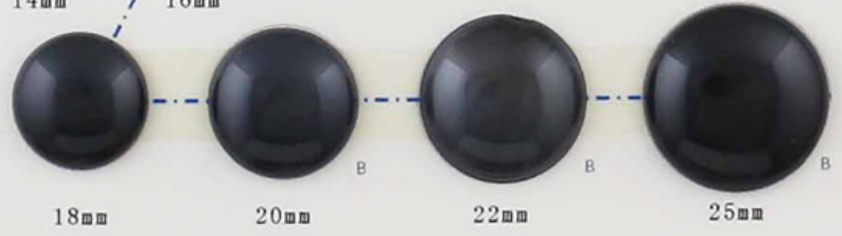

K1037

4x6, 6x8, 8x10,
10x12, 10x14, 13x18,
18x25mm

ACRYLIC PEARL BEADS
www.sunmeibutton.com

K1021

K1008

K1025

K1026

K1030

K1029

■ 平底K系列P效果款式尺寸

K Series Acrylic Rhinestone Peral Color Size Chart

P2可染色 P2 Color Dyeable