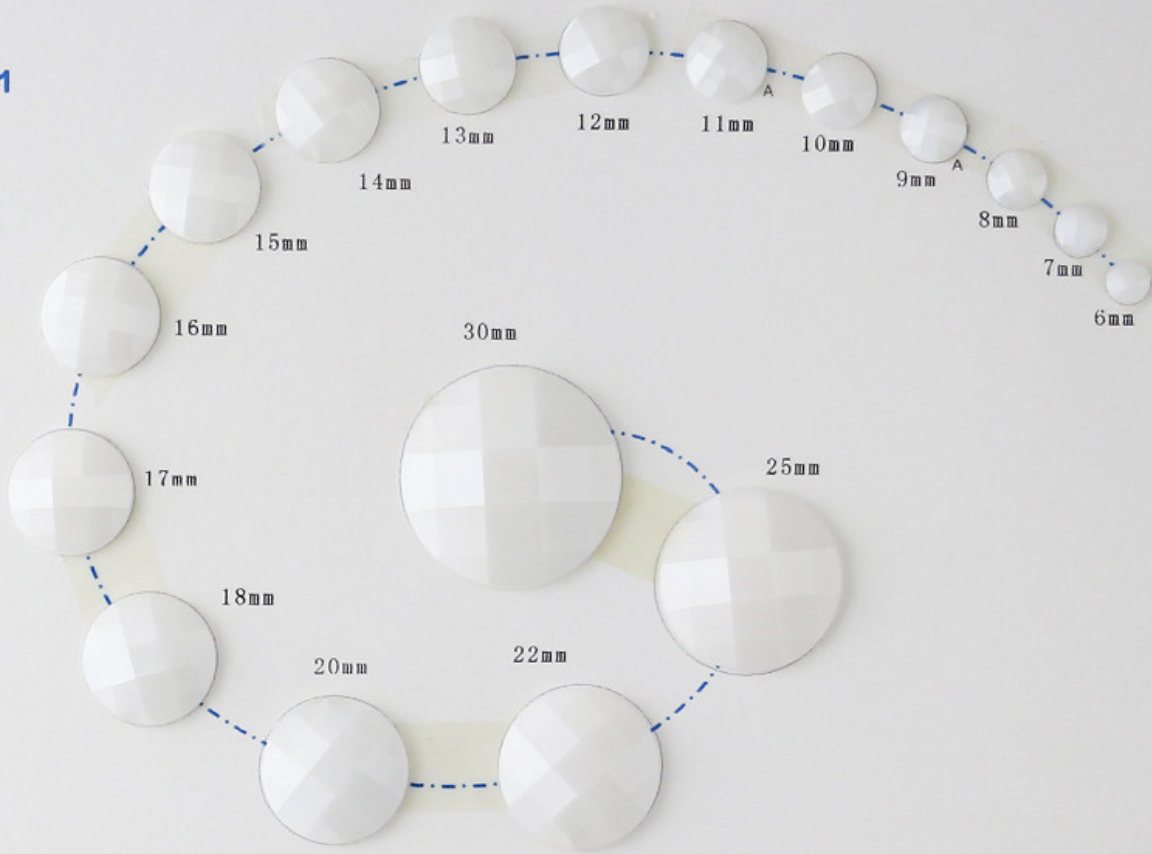

K1030

3x6, 4x8, 4x15, 5x10,
6x12, 7x15, 8x18, 9x20,
10x23, 12x25, 17x32mm

K1056

3x6, 4x8, 4x15, 5x10,
6x12, 7x15, 9x20,
12x25, 17x32mm

K1029

4x6, 6x8, 8x10, 10x12,
10x14, 13x18, 15x21,
18x25mm

K1054

4x6, 6x8, 8x10, 10x12,
10x14, 13x18, 15x21,
18x25, 21x30mm

K1061

14, 19mm

K1024

5x10, 5x15, 6x18,
7x21mm

K1063

5x10, 5x15, 6x18,
7x21, 8x24mm

K1062

4x6, 6x8, 8x10, 10x12,
10x14, 13x18, 15x21,
18x25, 21x30mm

K1037

4x6, 6x8, 8x10,
10x12, 10x14, 13x18,
18x25mm

ACRYLIC PEARL BEADS
www.sunmeibutton.com

K1021

K1008

K1025

K1026

K1030

K1029

■ 平底K系列P效果款式尺寸

K Series Acrylic Rhinestone Peral Color Size Chart

P2可染色 P2 Color Dyeable