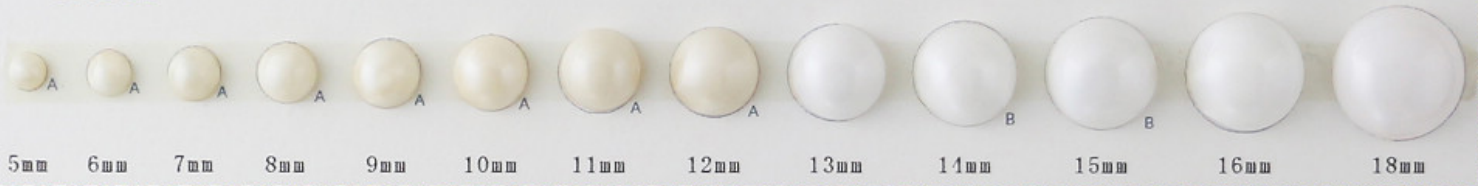

K1037

4x6, 6x8, 8x10,
10x12, 10x14, 13x18,
18x25mm

ACRYLIC PEARL BEADS
www.sunmeibutton.com

K1021

K1008

K1025

K1026

K1030

K1029

■ 平底K系列P效果款式尺寸

K Series Acrylic Rhinestone Peral Color Size Chart

P2可染色 P2 Color Dyeable