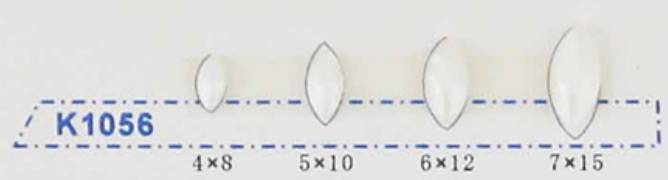

K1037

4x6, 6x8, 8x10,
10x12, 10x14, 13x18,
18x25mm

ACRYLIC PEARL BEADS
www.sunmeibutton.com

K1021

K1008

K1025

K1026

K1030

K1029

■ 平底K系列P效果款式尺寸

K Series Acrylic Rhinestone Peral Color Size Chart

P2可染色 P2 Color Dyeable