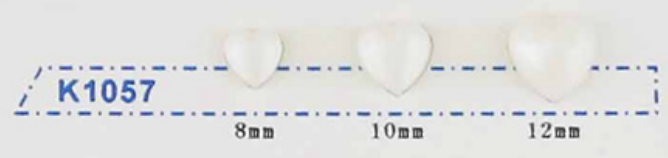

K1037

4x6, 6x8, 8x10,
10x12, 10x14, 13x18,
18x25mm

ACRYLIC PEARL BEADS
www.sunmeibutton.com

K1021

K1008

K1025

K1026

K1030

K1029

■ 平底K系列P效果款式尺寸

K Series Acrylic Rhinestone Peral Color Size Chart

P2可染色 P2 Color Dyeable