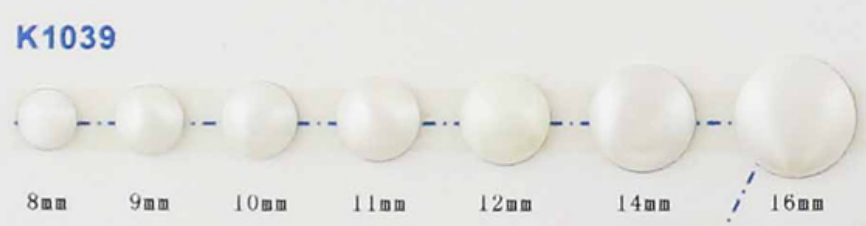

K1061

14, 19mm

K1024

5x10, 5x15, 6x18,
7x21mm

K1063

5x10, 5x15, 6x18,
7x21, 8x24mm

K1062

4x6, 6x8, 8x10, 10x12,
10x14, 13x18, 15x21,
18x25, 21x30mm

K1037

4x6, 6x8, 8x10,
10x12, 10x14, 13x18,
18x25mm

ACRYLIC PEARL BEADS
www.sunmeibutton.com

K1021

K1008

K1025

K1026

K1030

K1029

■ 平底K系列P效果款式尺寸

K Series Acrylic Rhinestone Peral Color Size Chart

P2可染色 P2 Color Dyeable