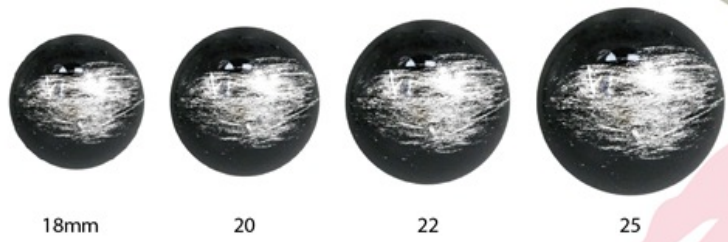

Color J6
Brushed Gold

J7
Brushed Silver

J8
Brushed Brass

K1039

8, 9, 10, 11, 12, 13, 14, 15,
16, 18, 20, 22, 25, 30mm

Special Brushed Accessory
www.sunmeibutton.com

特殊刷漆配件
Special Brushed Accessory

特殊刷漆配件 Special Brushed Accessory

Color.J6

J7

J8

K1058

6, 8, 10, 12mm

6mm

8

10