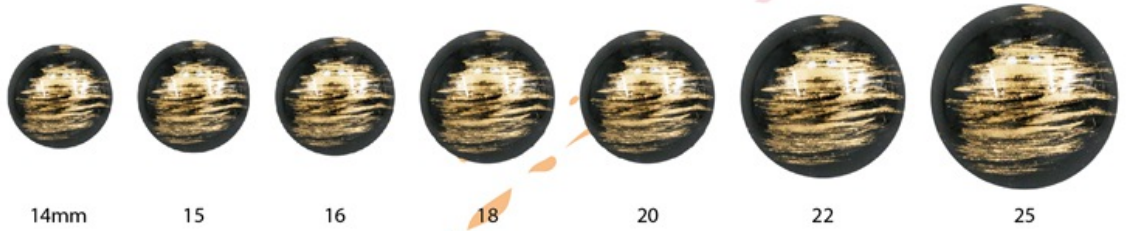

Color J6
Brushed Gold

J7
Brushed Silver

J8
Brushed Brass

K1039

8, 9, 10, 11, 12, 13, 14, 15,
16, 18, 20, 22, 25, 30mm

Special Brushed Accessory
www.sunmeibutton.com

特殊刷漆配件
Special Brushed Accessory

特殊刷漆配件 Special Brushed Accessory

Color.J6

J7

J8

K1058

6, 8, 10, 12mm

6mm

8

10