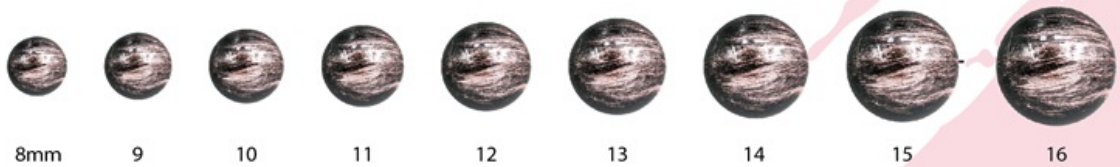

Color J6
Brushed Gold

J7
Brushed Silver

J8
Brushed Brass

K1039

8, 9, 10, 11, 12, 13, 14, 15,
16, 18, 20, 22, 25, 30mm

Special Brushed Accessory
www.sunmeibutton.com

特殊刷漆配件
Special Brushed Accessory

特殊刷漆配件 Special Brushed Accessory

Color.J6

J7

J8

K1058

6, 8, 10, 12mm

6mm

8

10