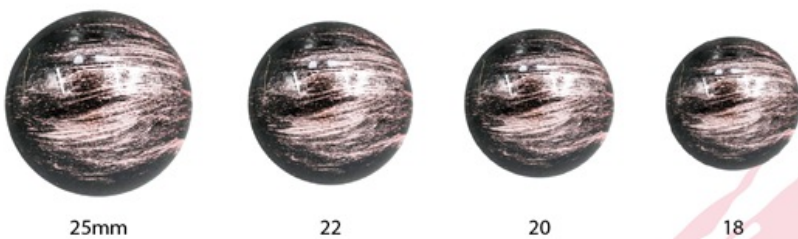

Color J6
Brushed Gold

J7
Brushed Silver

J8
Brushed Brass

K1039

8, 9, 10, 11, 12, 13, 14, 15,
16, 18, 20, 22, 25, 30mm

Special Brushed Accessory
www.sunmeibutton.com

特殊刷漆配件
Special Brushed Accessory

特殊刷漆配件 Special Brushed Accessory

Color.J6

J7

J8

K1058

6, 8, 10, 12mm

6mm

8

10