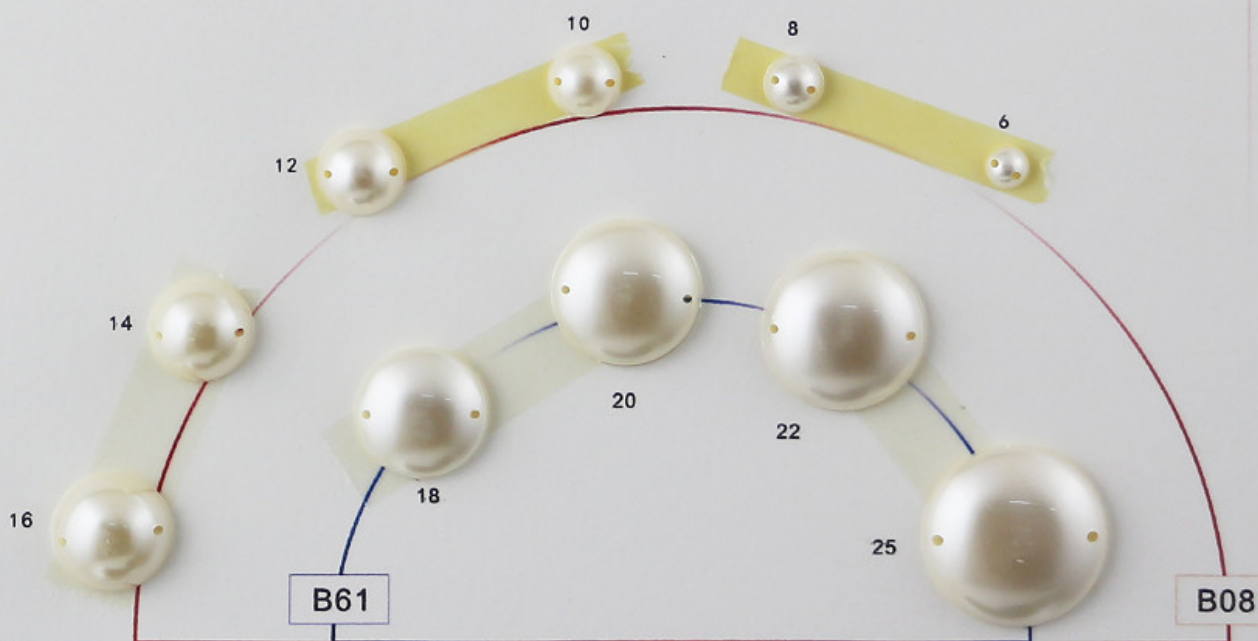

■ B雙孔J2珍珠效果

Sew on Acrylic Rhinestone (J2 Pearl Effect)

■ B雙孔J2珍珠效果

Sew on Acrylic Rhinestone (J2 Pearl Effect)

J2珍珠效果皆可染色 (低溫)

J2 Pearl effect products are dyeable. (low temperature)