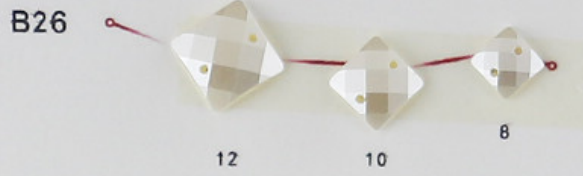

■ B雙孔J2珍珠效果

Sew on Acrylic Rhinestone (J2 Pearl Effect)

■ B雙孔J2珍珠效果

Sew on Acrylic Rhinestone (J2 Pearl Effect)

J2珍珠效果皆可染色 (低溫)

J2 Pearl effect products are dyeable. (low temperature)