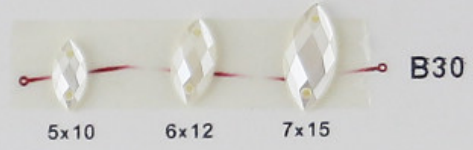

■ B雙孔J2珍珠效果

Sew on Acrylic Rhinestone (J2 Pearl Effect)

■ B雙孔J2珍珠效果

Sew on Acrylic Rhinestone (J2 Pearl Effect)

J2珍珠效果皆可染色 (低溫)

J2 Pearl effect products are dyeable. (low temperature)