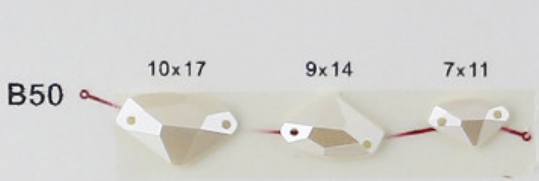

■ B雙孔J2珍珠效果

Sew on Acrylic Rhinestone (J2 Pearl Effect)

■ B雙孔J2珍珠效果

Sew on Acrylic Rhinestone (J2 Pearl Effect)

J2珍珠效果皆可染色 (低溫)

J2 Pearl effect products are dyeable. (low temperature)