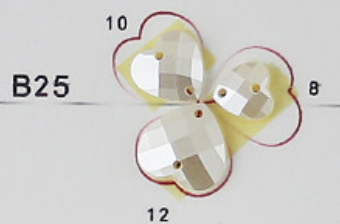

■ B雙孔J2珍珠效果

Sew on Acrylic Rhinestone (J2 Pearl Effect)

■ B雙孔J2珍珠效果

Sew on Acrylic Rhinestone (J2 Pearl Effect)

J2珍珠效果皆可染色 (低溫)

J2 Pearl effect products are dyeable. (low temperature)