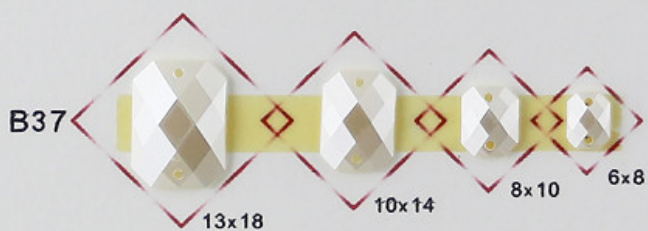

■ B雙孔J2珍珠效果

Sew on Acrylic Rhinestone (J2 Pearl Effect)

■ B雙孔J2珍珠效果

Sew on Acrylic Rhinestone (J2 Pearl Effect)

J2珍珠效果皆可染色 (低溫)

J2 Pearl effect products are dyeable. (low temperature)