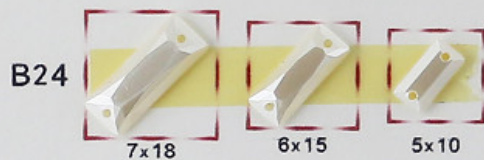

■ B雙孔J2珍珠效果

Sew on Acrylic Rhinestone (J2 Pearl Effect)

■ B雙孔J2珍珠效果

Sew on Acrylic Rhinestone (J2 Pearl Effect)

J2珍珠效果皆可染色 (低溫)

J2 Pearl effect products are dyeable. (low temperature)