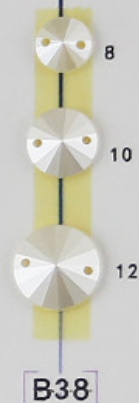

■ B雙孔J2珍珠效果

Sew on Acrylic Rhinestone (J2 Pearl Effect)

■ B雙孔J2珍珠效果

Sew on Acrylic Rhinestone (J2 Pearl Effect)

J2珍珠效果皆可染色 (低溫)

J2 Pearl effect products are dyeable. (low temperature)