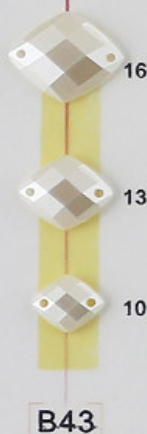

■ B雙孔J2珍珠效果

Sew on Acrylic Rhinestone (J2 Pearl Effect)

■ B雙孔J2珍珠效果

Sew on Acrylic Rhinestone (J2 Pearl Effect)

J2珍珠效果皆可染色 (低溫)

J2 Pearl effect products are dyeable. (low temperature)