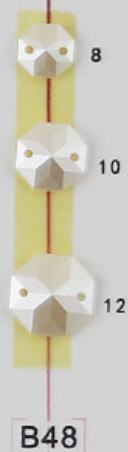

■ B雙孔J2珍珠效果

Sew on Acrylic Rhinestone (J2 Pearl Effect)

■ B雙孔J2珍珠效果

Sew on Acrylic Rhinestone (J2 Pearl Effect)

J2珍珠效果皆可染色 (低溫)

J2 Pearl effect products are dyeable. (low temperature)