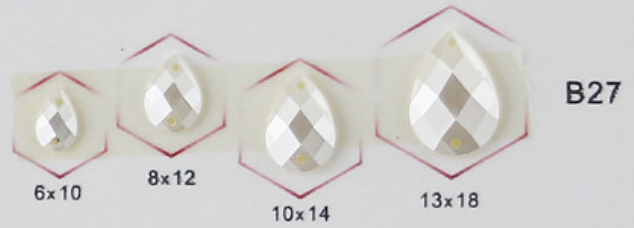

■ B雙孔J2珍珠效果

Sew on Acrylic Rhinestone (J2 Pearl Effect)

■ B雙孔J2珍珠效果

Sew on Acrylic Rhinestone (J2 Pearl Effect)

J2珍珠效果皆可染色 (低溫)

J2 Pearl effect products are dyeable. (low temperature)