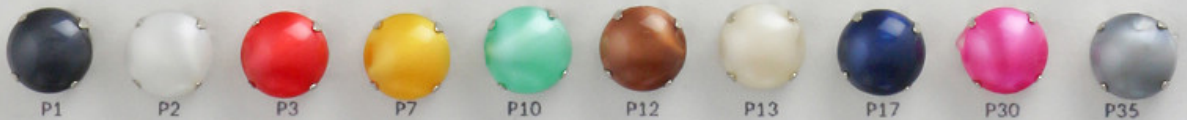

S6621

6/7/8/9
10/11/12
14/16/18
20/22/25/30

S6624

5*10/5*15/6*18

S6656

4*8/5*10/6*12/7*15

S6658

6/8/10/12

S6657

8/10/12

S6654

6*8/8*10/10*14/13*18/15*21/18*25/21*30

S6655

10*14/13*18/15*21/18*25/20*30

S6639

8/9/10
11/12/14
16/18/20
22/25

效果
Effect

P2可染色 P2 Color Dyeable

爪鑽P珍珠效果系列 Clawed Rhinestone P Pearl Effect Series

S6658

S6656

S6664

S6654

10 12