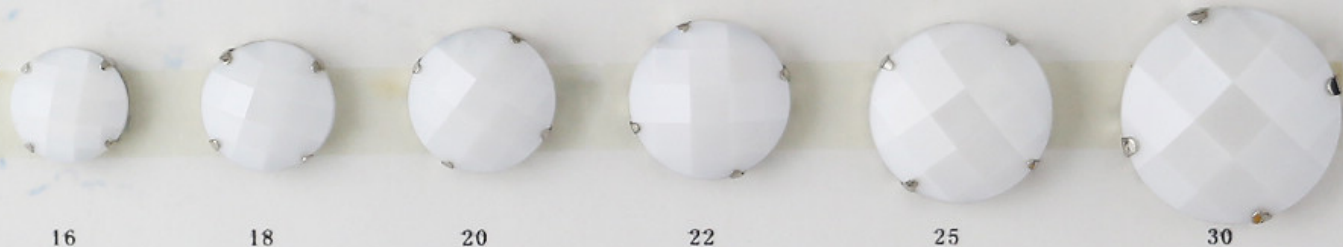

(Don't hook yarn. Don't drop drill)

S6625桃心龟面-平底 (Water surface-Flat)

8 10 12 14 16

S6621圆龟面-平底
(Flat Pearl-Flat)

6 7 8 9 10 11 12 14

16 18 20 22 25 30

爪钻P效果卡 (Effect)

P1 黑 P2 白 P3 红 P4 蓝 P7 黄