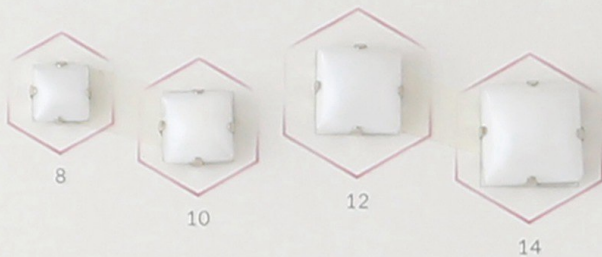

S6621

6/7/8/9
10/11/12
14/16/18
20/22/25/30

S6624

5*10/5*15/6*18

S6656

4*8/5*10/6*12/7*15

S6658

6/8/10/12

S6657

8/10/12

S6654

6*8/8*10/10*14/13*18/15*21/18*25/21*30

S6655

10*14/13*18/15*21/18*25/20*30

S6639

8/9/10
11/12/14
16/18/20
22/25

效果
Effect

P2可染色 P2 Color Dyeable

爪鑽P珍珠效果系列 Clawed Rhinestone P Pearl Effect Series

S6658

S6656

S6664

S6654

10 12